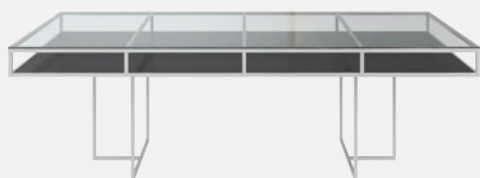

METAL BASE WITH GLASSTOP

HEIGHT: 80 CM

LENGTH: 250 CM

WIDTH: 100 CM

CORNELL TABLE

METAL BASE WITH GLASSTOP

HEIGHT: 80 CM

LENGTH: 250 CM

WIDTH: 100 CM

6 COLORS

CORNELL TABLE

METAL BASE WITH CLEAR
GLASSTOP

HEIGHT: 80 CM

LENGTH: 250 CM

WIDTH: 100 CM

3 COLORS

CORNELL WHITE RECTANGULAR
TABLE WITH CLEAR GLASSTOP

CORNELL WHITE RECTANGULAR
TABLE WITH CLEAR GLASSTOP

CORNELL TABLE

METAL BASE WITH GLASSTOP
HEIGHT: 75 CM
DIAMETER: 180 CM

CORNELL TABLE

METAL BASE WITH GLASSTOP
AND SHELVE

HEIGHT: 75 CM

DIAMETER: 180 CM

6 COLORS

CORNELL TABLE

METAL BASE WITH MDF TOP
HEIGHT: 75 CM
DIAMETER: 180 CM

6 COLORS

CORNELL TABLE

METAL BASE WITH CLEAR
GLASSTOP