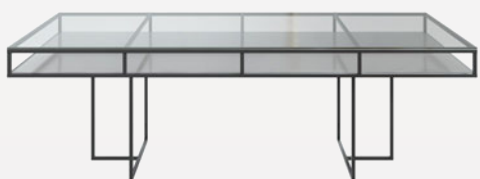

METAL BASE WITH GLASSTOP

HEIGHT: 80 CM

LENGTH: 250 CM

WIDTH: 100 CM

CORNELL TABLE

METAL BASE WITH GLASSTOP

HEIGHT: 80 CM

LENGTH: 250 CM

WIDTH: 100 CM

6 COLORS

CORNELL TABLE

METAL BASE WITH CLEAR
GLASSTOP

HEIGHT: 80 CM

LENGTH: 250 CM

WIDTH: 100 CM

3 COLORS

CORNELL WHITE RECTANGULAR
TABLE WITH CLEAR GLASSTOP

CORNELL WHITE RECTANGULAR
TABLE WITH CLEAR GLASSTOP

CORNELL TABLE

METAL BASE WITH GLASSTOP
HEIGHT: 75 CM
DIAMETER: 180 CM

CORNELL TABLE

METAL BASE WITH GLASSTOP
AND SHELVE

HEIGHT: 75 CM

DIAMETER: 180 CM

6 COLORS

CORNELL TABLE

METAL BASE WITH MDF TOP
HEIGHT: 75 CM
DIAMETER: 180 CM

6 COLORS

CORNELL TABLE

METAL BASE WITH CLEAR
GLASSTOP