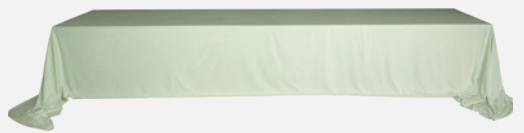

XXXL

TABLECLOTH

SOFT VELVET

LENGTH: 1020 CM

WIDTH: 300 CM

8 COLORS

LARGO XL TABLECLOTH

VELVET-VELOUR
LENGTH: 450 CM
WIDTH: 300 CM