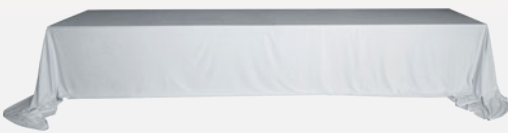

XXXL

TABLECLOTH

SOFT VELVET

LENGTH: 1020 CM

WIDTH: 300 CM

8 COLORS

LARGO XL TABLECLOTH

VELVET-VELOUR
LENGTH: 450 CM
WIDTH: 300 CM