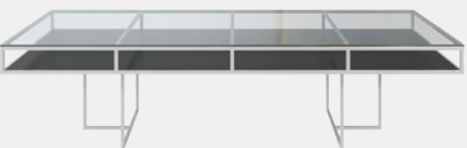

CORNELL KIDS TABLE

METAL BASE WITH RAINBOW TOP/
GLASSTOP

HEIGHT: 58 CM

LENGTH: 250 CM

WIDTH: 100 CM

8 COLORS