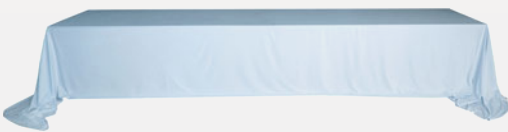

XXXL

TABLECLOTH

SOFT VELVET

LENGTH: 1020 CM

WIDTH: 300 CM

8 COLORS

LARGO XL TABLECLOTH

VELVET-VELOUR
LENGTH: 450 CM
WIDTH: 300 CM