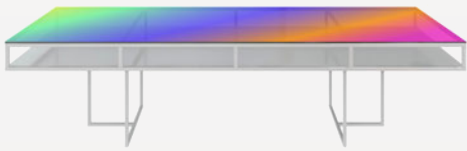

CORNELL KIDS TABLE

METAL BASE WITH RAINBOW TOP/
GLASSTOP

HEIGHT: 58 CM

LENGTH: 250 CM

WIDTH: 100 CM

8 COLORS