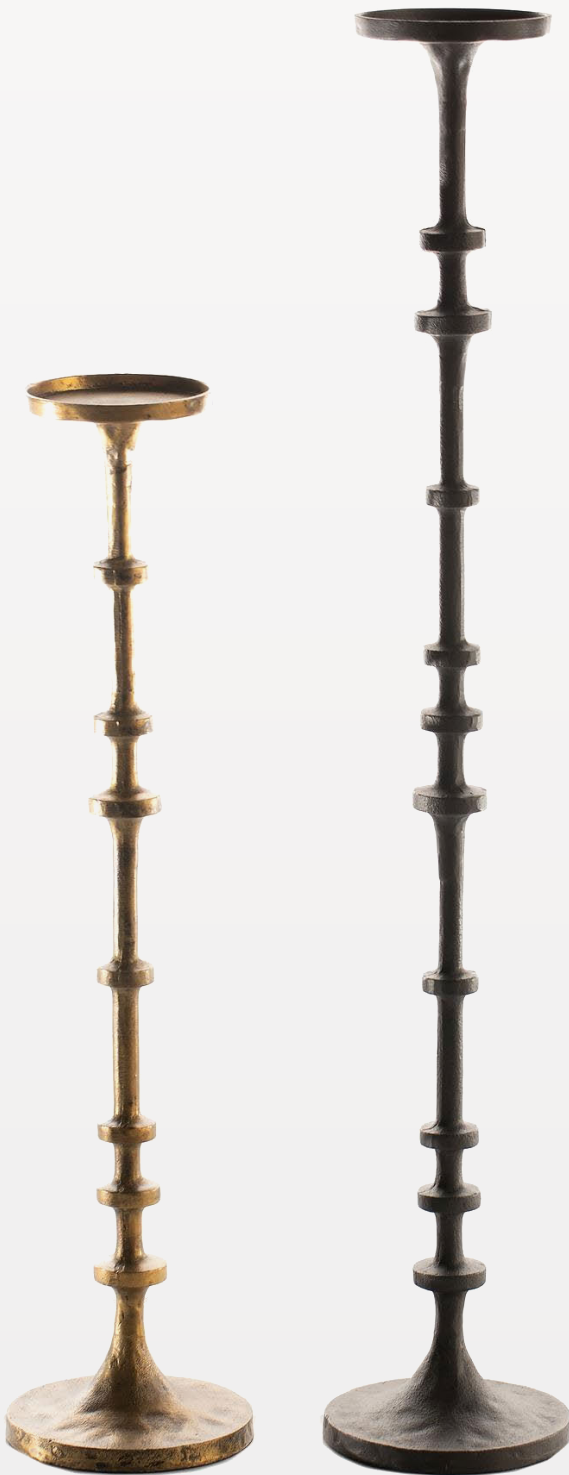

CERAMIC

HEIGHT: 13 CM

WIDTH: 39 CM

DEPTH: 12 CM

BERENS FLOWERPOT

SET OF 3, CERAMIC

HEIGHT: 10 CM

WIDTH: 30 CM

DEPTH: 11 CM

ANSELMI

CANDLEHOLDERS

SET OF 2, BLACK AND GOLD

VESTRIS

CANDLEHOLDERS

 SET OF 2, SILVER

MASINI

CANDLEHOLDERS

 SET OF 3, CERAMIC

BORRI

CANDLEHOLDER

GLASS

EVENT PLANNER

ESSENTIALS

BORI MIRROR