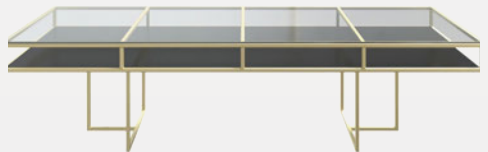

CORNELL KIDS TABLE

METAL BASE WITH RAINBOW TOP/
GLASSTOP

HEIGHT: 58 CM

LENGTH: 250 CM

WIDTH: 100 CM

8 COLORS