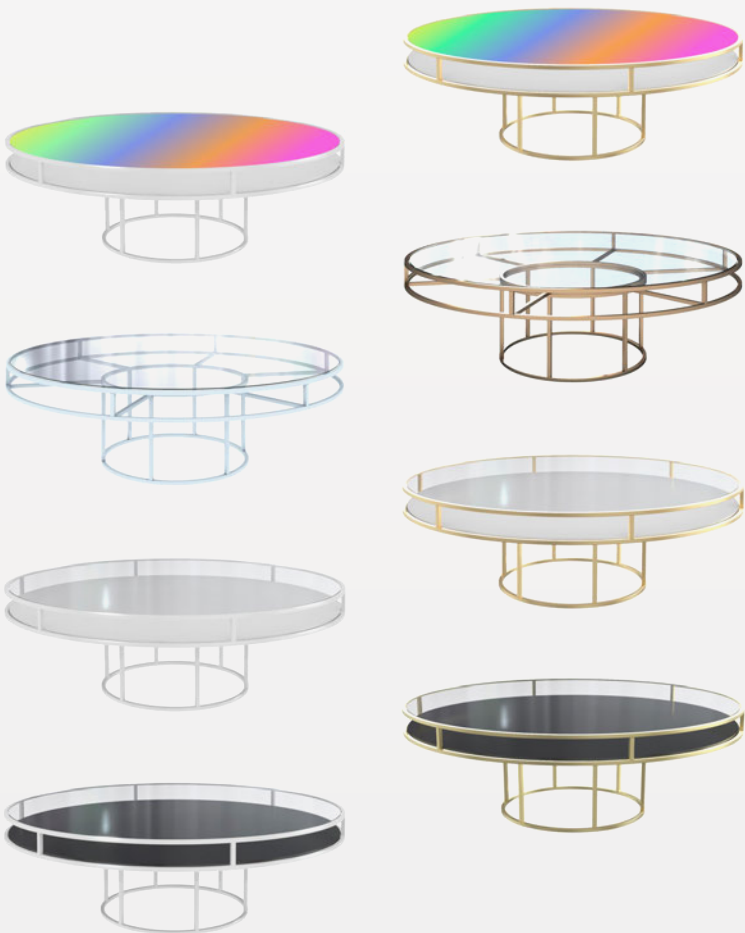

HEIGHT: 75 CM

DIAMETER: 180 CM

6 COLORS

CORNELL TABLE

METAL BASE WITH MDF TOP
HEIGHT: 75 CM
DIAMETER: 180 CM

6 COLORS

CORNELL TABLE

METAL BASE WITH CLEAR
GLASSTOP

HEIGHT: 75 CM

DIAMETER: 180 CM

3 COLORS

CORNELL BLACK AND WHITE
TABLE WITH GLASSTOP

CORNELL GOLD ROUND TABLE
WITH CLEAR GLASSTOP

CORNELL KIDS TABLE

METAL BASE WITH RAINBOW TOP/
GLASSTOP

HEIGHT: 58 CM

LENGTH: 250 CM

WIDTH: 100 CM

8 COLORS

CORNELL KIDS WHITE-BLACK
RECTANGULAR TABLE
WITH GLASSTOP

CORNELL KIDS GOLD-WHITE
RECTANGULAR TABLE
WITH GLASSTOP

CORNELL KIDS TABLE

METAL BASE WITH RAINBOW TOP/
GLASSTOP

HEIGHT: 50 CM

DIAMETER: 180 CM

8 COLORS

CORNELL KIDS GOLD AND WHITE
TABLE WITH GLASSTOP

CORNELL KIDS GOLD AND BLACK
TABLE WITH GLASSTOP

HEROLD TABLE

METAL BASE WITH MDF TOP
DIAMETER: 180 CM

HEROLD TABLE