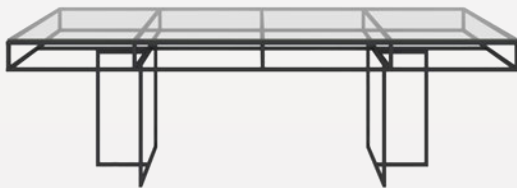

METAL BASE WITH GLASSTOP

HEIGHT: 80 CM

LENGTH: 250 CM

WIDTH: 100 CM

CORNELL TABLE

METAL BASE WITH GLASSTOP

HEIGHT: 80 CM

LENGTH: 250 CM

WIDTH: 100 CM

6 COLORS

CORNELL TABLE

METAL BASE WITH CLEAR
GLASSTOP

HEIGHT: 80 CM

LENGTH: 250 CM

WIDTH: 100 CM

3 COLORS

CORNELL WHITE RECTANGULAR
TABLE WITH CLEAR GLASSTOP

CORNELL WHITE RECTANGULAR
TABLE WITH CLEAR GLASSTOP

CORNELL TABLE

METAL BASE WITH GLASSTOP
HEIGHT: 75 CM
DIAMETER: 180 CM

CORNELL TABLE

METAL BASE WITH GLASSTOP
AND SHELVE

HEIGHT: 75 CM

DIAMETER: 180 CM

6 COLORS

CORNELL TABLE

METAL BASE WITH MDF TOP
HEIGHT: 75 CM
DIAMETER: 180 CM

6 COLORS

CORNELL TABLE

METAL BASE WITH CLEAR
GLASSTOP