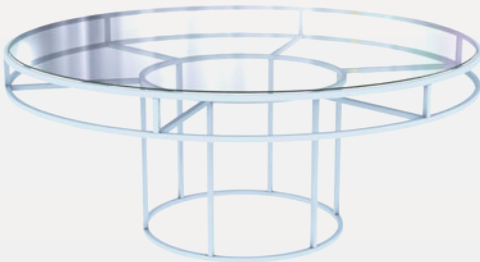

WIDTH: 100 CM

6 COLORS

CORNELL TABLE

METAL BASE WITH CLEAR
GLASSTOP

HEIGHT: 80 CM

LENGTH: 250 CM

WIDTH: 100 CM

3 COLORS

CORNELL WHITE RECTANGULAR
TABLE WITH CLEAR GLASSTOP

CORNELL WHITE RECTANGULAR
TABLE WITH CLEAR GLASSTOP

CORNELL TABLE

METAL BASE WITH GLASSTOP
HEIGHT: 75 CM
DIAMETER: 180 CM

CORNELL TABLE

METAL BASE WITH GLASSTOP
AND SHELVE

HEIGHT: 75 CM

DIAMETER: 180 CM

6 COLORS

CORNELL TABLE

METAL BASE WITH MDF TOP
HEIGHT: 75 CM
DIAMETER: 180 CM

6 COLORS

CORNELL TABLE

METAL BASE WITH CLEAR
GLASSTOP

HEIGHT: 75 CM

DIAMETER: 180 CM

3 COLORS

CORNELL BLACK AND WHITE
TABLE WITH GLASSTOP

CORNELL GOLD ROUND TABLE
WITH CLEAR GLASSTOP

CORNELL KIDS TABLE

METAL BASE WITH RAINBOW TOP/
GLASSTOP

HEIGHT: 58 CM