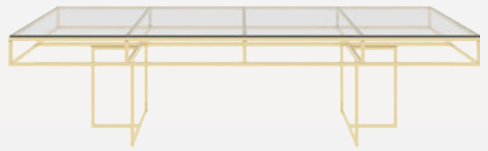

CORNELL KIDS TABLE

METAL BASE WITH RAINBOW TOP/
GLASSTOP

HEIGHT: 58 CM

LENGTH: 250 CM

WIDTH: 100 CM

8 COLORS