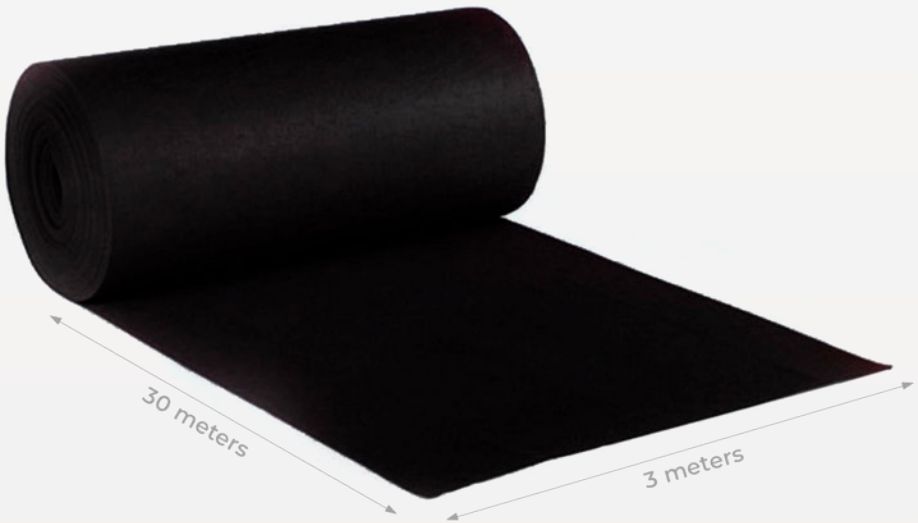

SEATING ARRANGEMENT
LENGTH: 80 CM
WIDTH: 70 CM

PRESS WALL

WALL WITH CUSTOMISED BANNER
HEIGHT: 250 CM
WIDTH: 300 CM
DEPTH: 25 CM

EXHIBITION CARPET

LENGTH: 3000 CM
WIDTH: 300 CM

EXHIBITION CARPET

LENGTH: 1000 CM