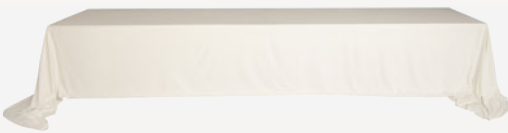

XXXL

TABLECLOTH

SOFT VELVET

LENGTH: 1020 CM

WIDTH: 300 CM

8 COLORS

LARGO XL TABLECLOTH

VELVET-VELOUR
LENGTH: 450 CM
WIDTH: 300 CM