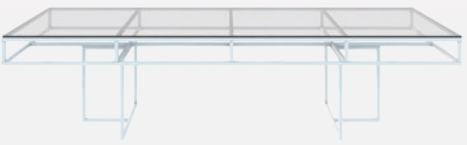

CORNELL KIDS TABLE

METAL BASE WITH RAINBOW TOP/
GLASSTOP

HEIGHT: 58 CM

LENGTH: 250 CM

WIDTH: 100 CM

8 COLORS