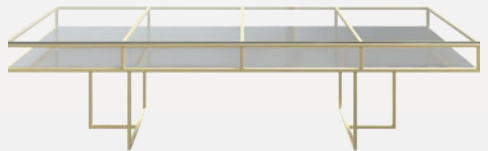

CORNELL KIDS TABLE

METAL BASE WITH RAINBOW TOP/
GLASSTOP

HEIGHT: 58 CM

LENGTH: 250 CM

WIDTH: 100 CM

8 COLORS