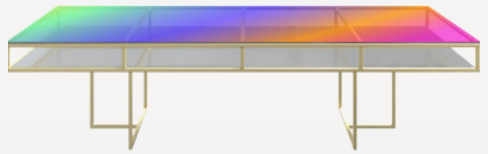

CORNELL KIDS TABLE

METAL BASE WITH RAINBOW TOP/
GLASSTOP

HEIGHT: 58 CM

LENGTH: 250 CM

WIDTH: 100 CM

8 COLORS