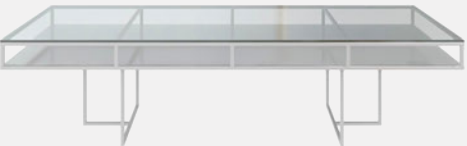

CORNELL KIDS TABLE

METAL BASE WITH RAINBOW TOP/
GLASSTOP

HEIGHT: 58 CM

LENGTH: 250 CM

WIDTH: 100 CM

8 COLORS