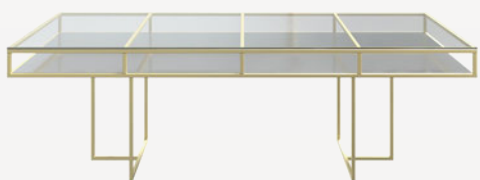

METAL BASE WITH GLASSTOP

HEIGHT: 80 CM

LENGTH: 250 CM

WIDTH: 100 CM

CORNELL TABLE

METAL BASE WITH GLASSTOP

HEIGHT: 80 CM

LENGTH: 250 CM

WIDTH: 100 CM

6 COLORS

CORNELL TABLE

METAL BASE WITH CLEAR
GLASSTOP

HEIGHT: 80 CM

LENGTH: 250 CM

WIDTH: 100 CM

3 COLORS

CORNELL WHITE RECTANGULAR
TABLE WITH CLEAR GLASSTOP

CORNELL WHITE RECTANGULAR
TABLE WITH CLEAR GLASSTOP

CORNELL TABLE

METAL BASE WITH GLASSTOP
HEIGHT: 75 CM
DIAMETER: 180 CM

CORNELL TABLE

METAL BASE WITH GLASSTOP
AND SHELVE

HEIGHT: 75 CM

DIAMETER: 180 CM

6 COLORS

CORNELL TABLE

METAL BASE WITH MDF TOP
HEIGHT: 75 CM
DIAMETER: 180 CM

6 COLORS

CORNELL TABLE

METAL BASE WITH CLEAR
GLASSTOP