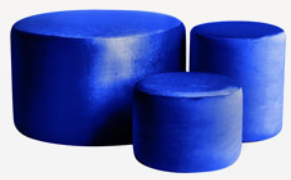

SEATING FURNITURE

POUFS

NORMAN

POUFS

SET OF 3

13 VELVET COLORS

NORMAN

POUFS