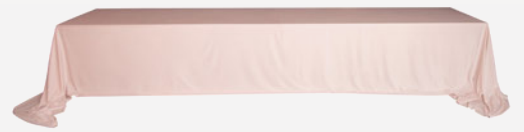

XXXL

TABLECLOTH

SOFT VELVET

LENGTH: 1020 CM

WIDTH: 300 CM

8 COLORS

LARGO XL TABLECLOTH

VELVET-VELOUR
LENGTH: 450 CM
WIDTH: 300 CM