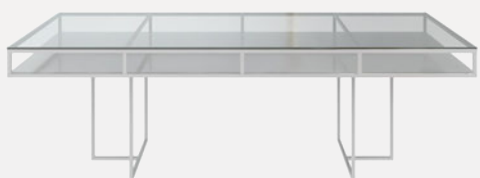

METAL BASE WITH GLASSTOP

HEIGHT: 80 CM

LENGTH: 250 CM

WIDTH: 100 CM

CORNELL TABLE

METAL BASE WITH GLASSTOP

HEIGHT: 80 CM

LENGTH: 250 CM

WIDTH: 100 CM

6 COLORS

CORNELL TABLE

METAL BASE WITH CLEAR
GLASSTOP

HEIGHT: 80 CM

LENGTH: 250 CM

WIDTH: 100 CM

3 COLORS

CORNELL WHITE RECTANGULAR
TABLE WITH CLEAR GLASSTOP

CORNELL WHITE RECTANGULAR
TABLE WITH CLEAR GLASSTOP

CORNELL TABLE

METAL BASE WITH GLASSTOP
HEIGHT: 75 CM
DIAMETER: 180 CM

CORNELL TABLE

METAL BASE WITH GLASSTOP
AND SHELVE

HEIGHT: 75 CM

DIAMETER: 180 CM

6 COLORS

CORNELL TABLE

METAL BASE WITH MDF TOP
HEIGHT: 75 CM
DIAMETER: 180 CM

6 COLORS

CORNELL TABLE

METAL BASE WITH CLEAR
GLASSTOP