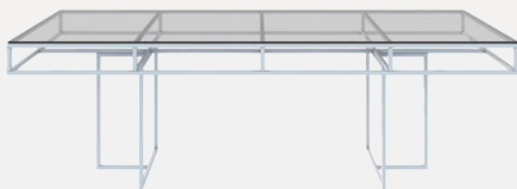

METAL BASE WITH GLASSTOP

HEIGHT: 80 CM

LENGTH: 250 CM

WIDTH: 100 CM

CORNELL TABLE

METAL BASE WITH GLASSTOP

HEIGHT: 80 CM

LENGTH: 250 CM

WIDTH: 100 CM

6 COLORS

CORNELL TABLE

METAL BASE WITH CLEAR
GLASSTOP

HEIGHT: 80 CM

LENGTH: 250 CM

WIDTH: 100 CM

3 COLORS

CORNELL WHITE RECTANGULAR
TABLE WITH CLEAR GLASSTOP

CORNELL WHITE RECTANGULAR
TABLE WITH CLEAR GLASSTOP

CORNELL TABLE

METAL BASE WITH GLASSTOP
HEIGHT: 75 CM
DIAMETER: 180 CM

CORNELL TABLE

METAL BASE WITH GLASSTOP
AND SHELVE

HEIGHT: 75 CM

DIAMETER: 180 CM

6 COLORS

CORNELL TABLE

METAL BASE WITH MDF TOP
HEIGHT: 75 CM
DIAMETER: 180 CM

6 COLORS

CORNELL TABLE

METAL BASE WITH CLEAR
GLASSTOP