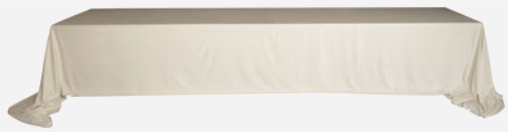

XXXL

TABLECLOTH

SOFT VELVET

LENGTH: 1020 CM

WIDTH: 300 CM

8 COLORS

LARGO XL TABLECLOTH

VELVET-VELOUR
LENGTH: 450 CM
WIDTH: 300 CM