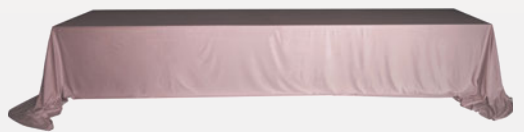

XXXL

TABLECLOTH

SOFT VELVET

LENGTH: 1020 CM

WIDTH: 300 CM

8 COLORS

LARGO XL TABLECLOTH

VELVET-VELOUR
LENGTH: 450 CM
WIDTH: 300 CM