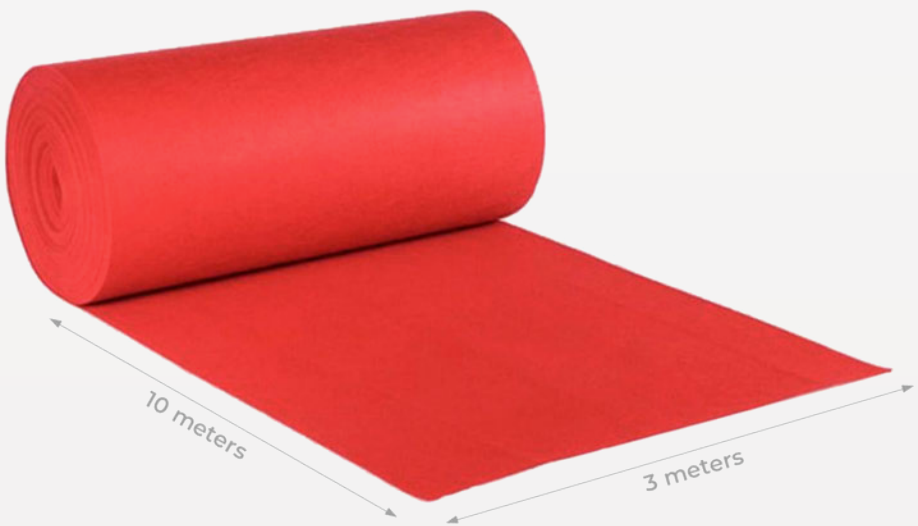

EXHIBITION CARPET

LENGTH: 1000 CM

WIDTH: 300 CM