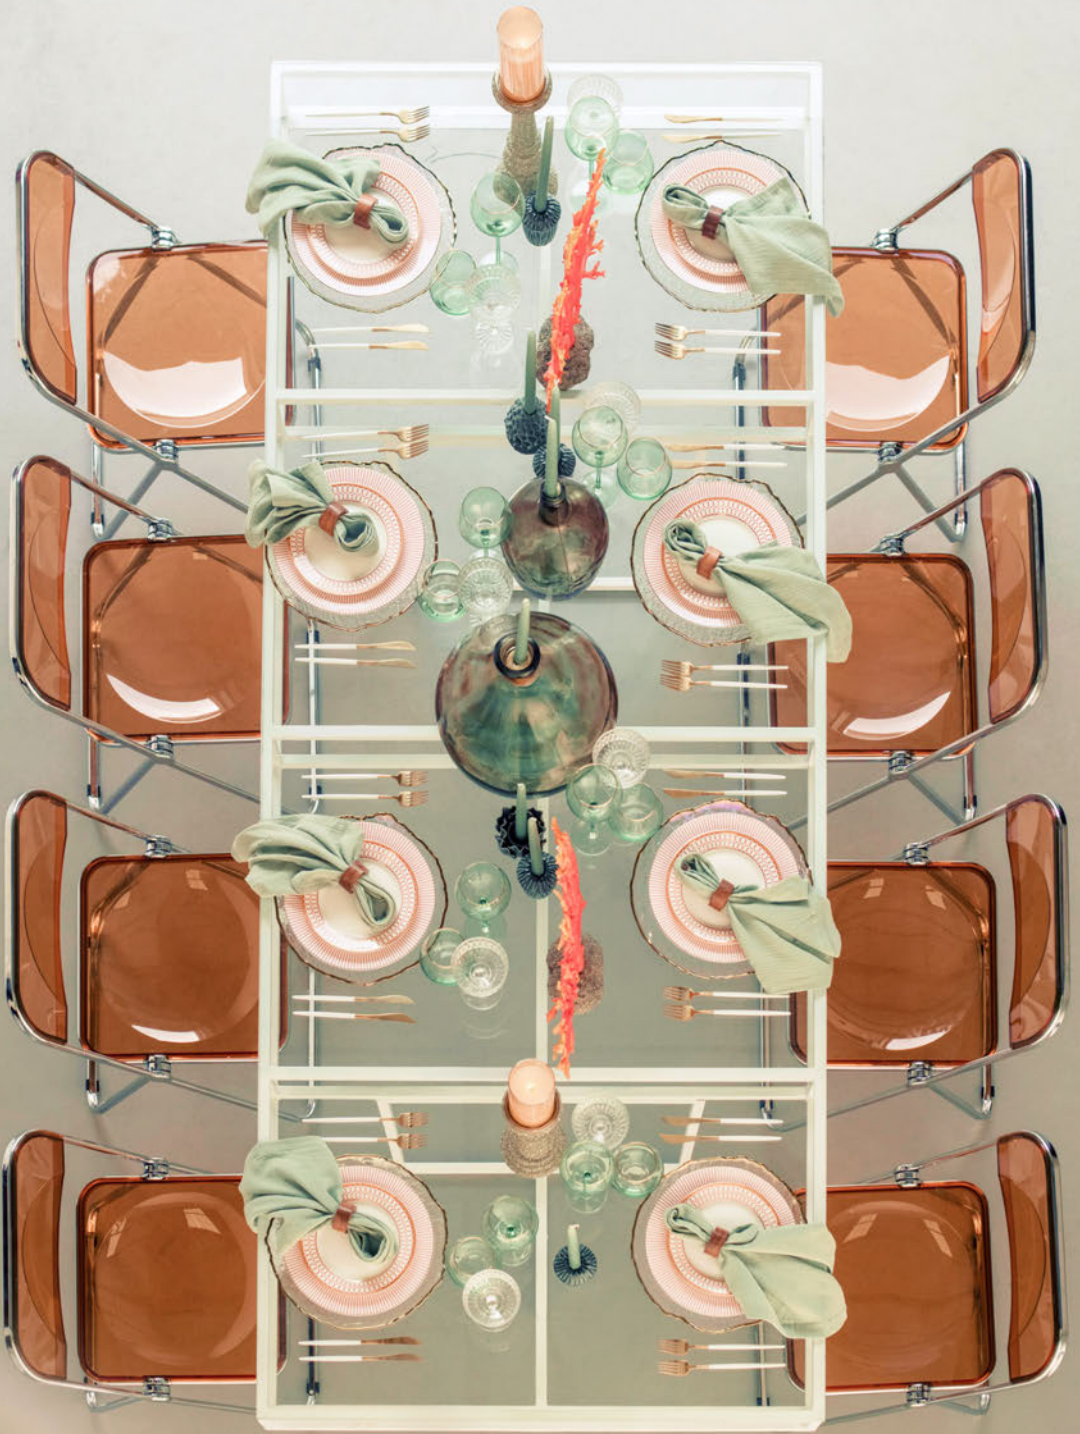

METAL BASE WITH GLASSTOP

HEIGHT: 80 CM

LENGTH: 250 CM

WIDTH: 100 CM

CORNELL TABLE

METAL BASE WITH GLASSTOP

HEIGHT: 80 CM

LENGTH: 250 CM

WIDTH: 100 CM

6 COLORS

CORNELL TABLE

METAL BASE WITH CLEAR
GLASSTOP

HEIGHT: 80 CM

LENGTH: 250 CM

WIDTH: 100 CM

3 COLORS

CORNELL WHITE RECTANGULAR
TABLE WITH CLEAR GLASSTOP

CORNELL WHITE RECTANGULAR
TABLE WITH CLEAR GLASSTOP

CORNELL TABLE

METAL BASE WITH GLASSTOP
HEIGHT: 75 CM
DIAMETER: 180 CM

CORNELL TABLE

METAL BASE WITH GLASSTOP
AND SHELVE

HEIGHT: 75 CM

DIAMETER: 180 CM

6 COLORS

CORNELL TABLE

METAL BASE WITH MDF TOP
HEIGHT: 75 CM
DIAMETER: 180 CM

6 COLORS

CORNELL TABLE

METAL BASE WITH CLEAR
GLASSTOP