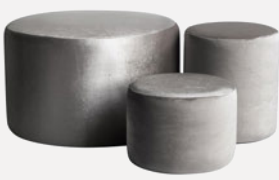

SEATING FURNITURE

POUFS

NORMAN

POUFS

SET OF 3

13 VELVET COLORS

NORMAN

POUFS