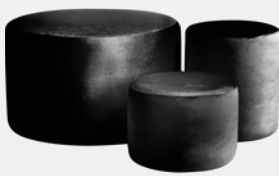

SEATING FURNITURE

POUFS

NORMAN

POUFS

SET OF 3

13 VELVET COLORS

NORMAN

POUFS

SET OF 3

4 FANCY COLORS

A photograph of three white, cylindrical poufs arranged on a sandy surface. In the background, a white mesh screen is visible, creating a textured, wavy pattern. The scene is lit with warm, golden light, casting soft shadows on the sand. The text 'NORMAN ICE PINK POUF, SET OF 3' is overlaid on the image in a white, sans-serif font, with each line of text enclosed in a dark rectangular box.